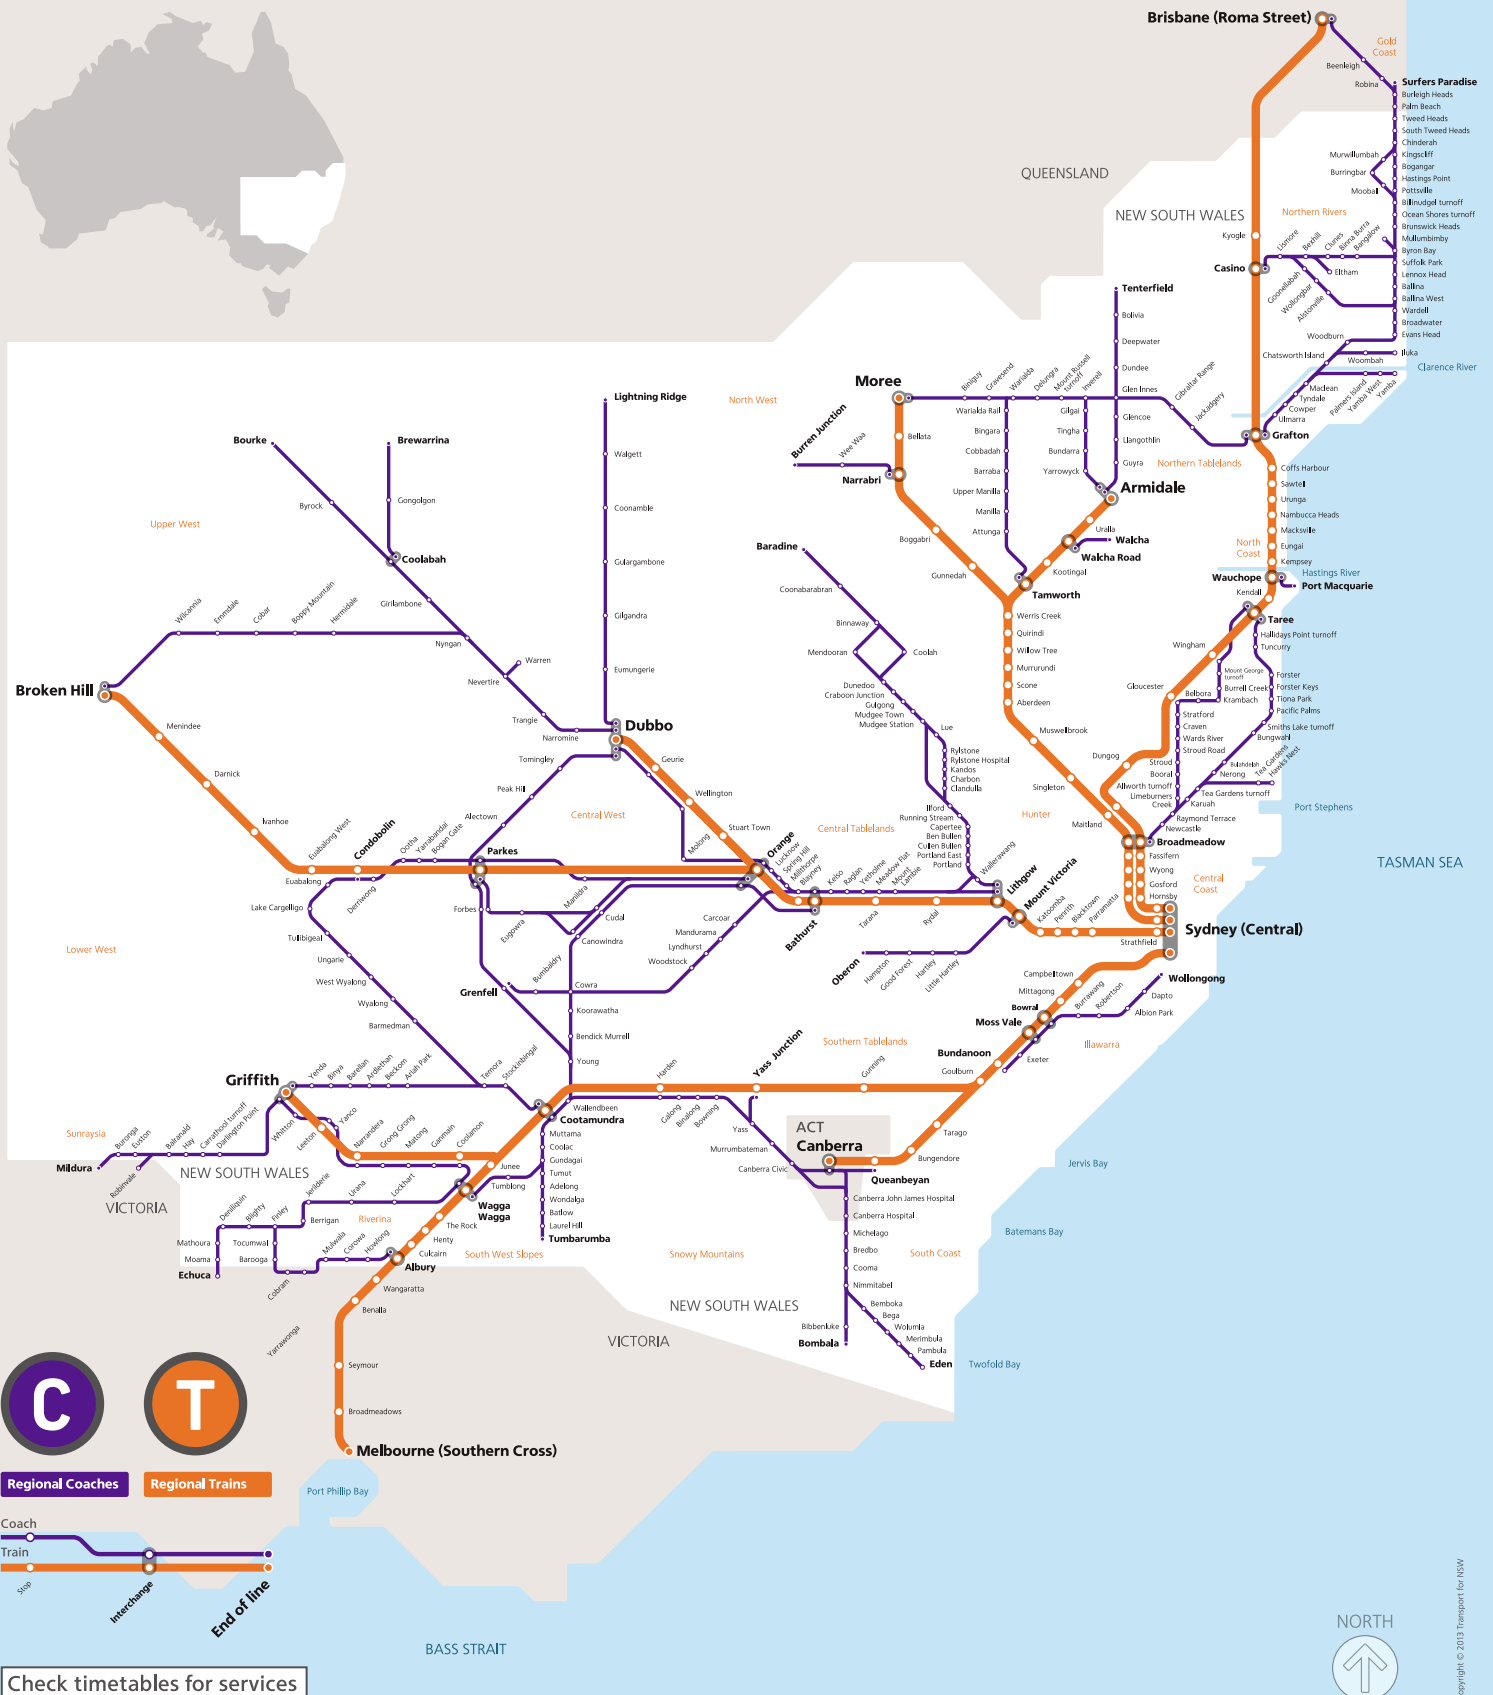

# Regional Trains and Coaches

It's easy to plan your trip

On the web  
transportsw.info

On your mobile device  
Download a trip planning app  
at transportsw.info/apps

Questions and feedback  
Phone 131 500  
TTY 1800 637 500